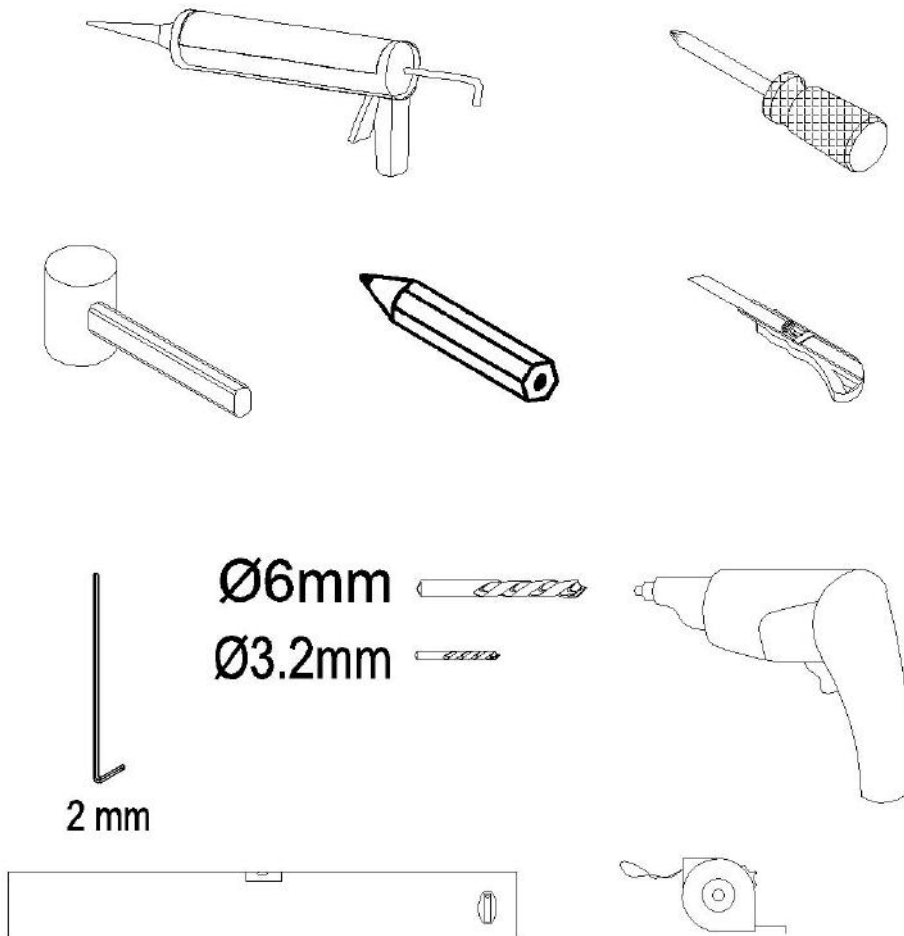

Important information

- Please read these instructions thoroughly and retain for future reference
- Manufactured to BS EN 14428
- Please check for pipes and cables before drilling
- Please check for damage prior to installation

Parts / Diagrams

1  8Pcs	2  8Pcs	3  RA-09Y07 8Pcs	4  ST4X12 16Pcs	5  RA-09W01 2Pcs	6  2Pcs	7  1810mm RA-09Z02 2Pcs
8  1872mm RA-09Z02 2Pcs	9  2Pcs	10  RA-09X01 2Pcs	11  RA-09X02 4Pcs	12  2Pcs	13  RA-09X03 4Pcs	14  A+B RA-09Z01 1Pair
15  RA-09Y02 4Pcs	16  RA-09Y05 8Pcs					

Tools required (Tools not provided)

Installation

	L	W
800*800	770-790	770-790
900*900	870-890	870-890
1000*1000	970-990	970-990
760*900	730-750	870-890
800*1000	770-790	970-990
800*1200	770-790	1170-1190
900*1000	870-890	970-990
800*1200	770-790	1170-1190
900*1200	870-890	1170-1190